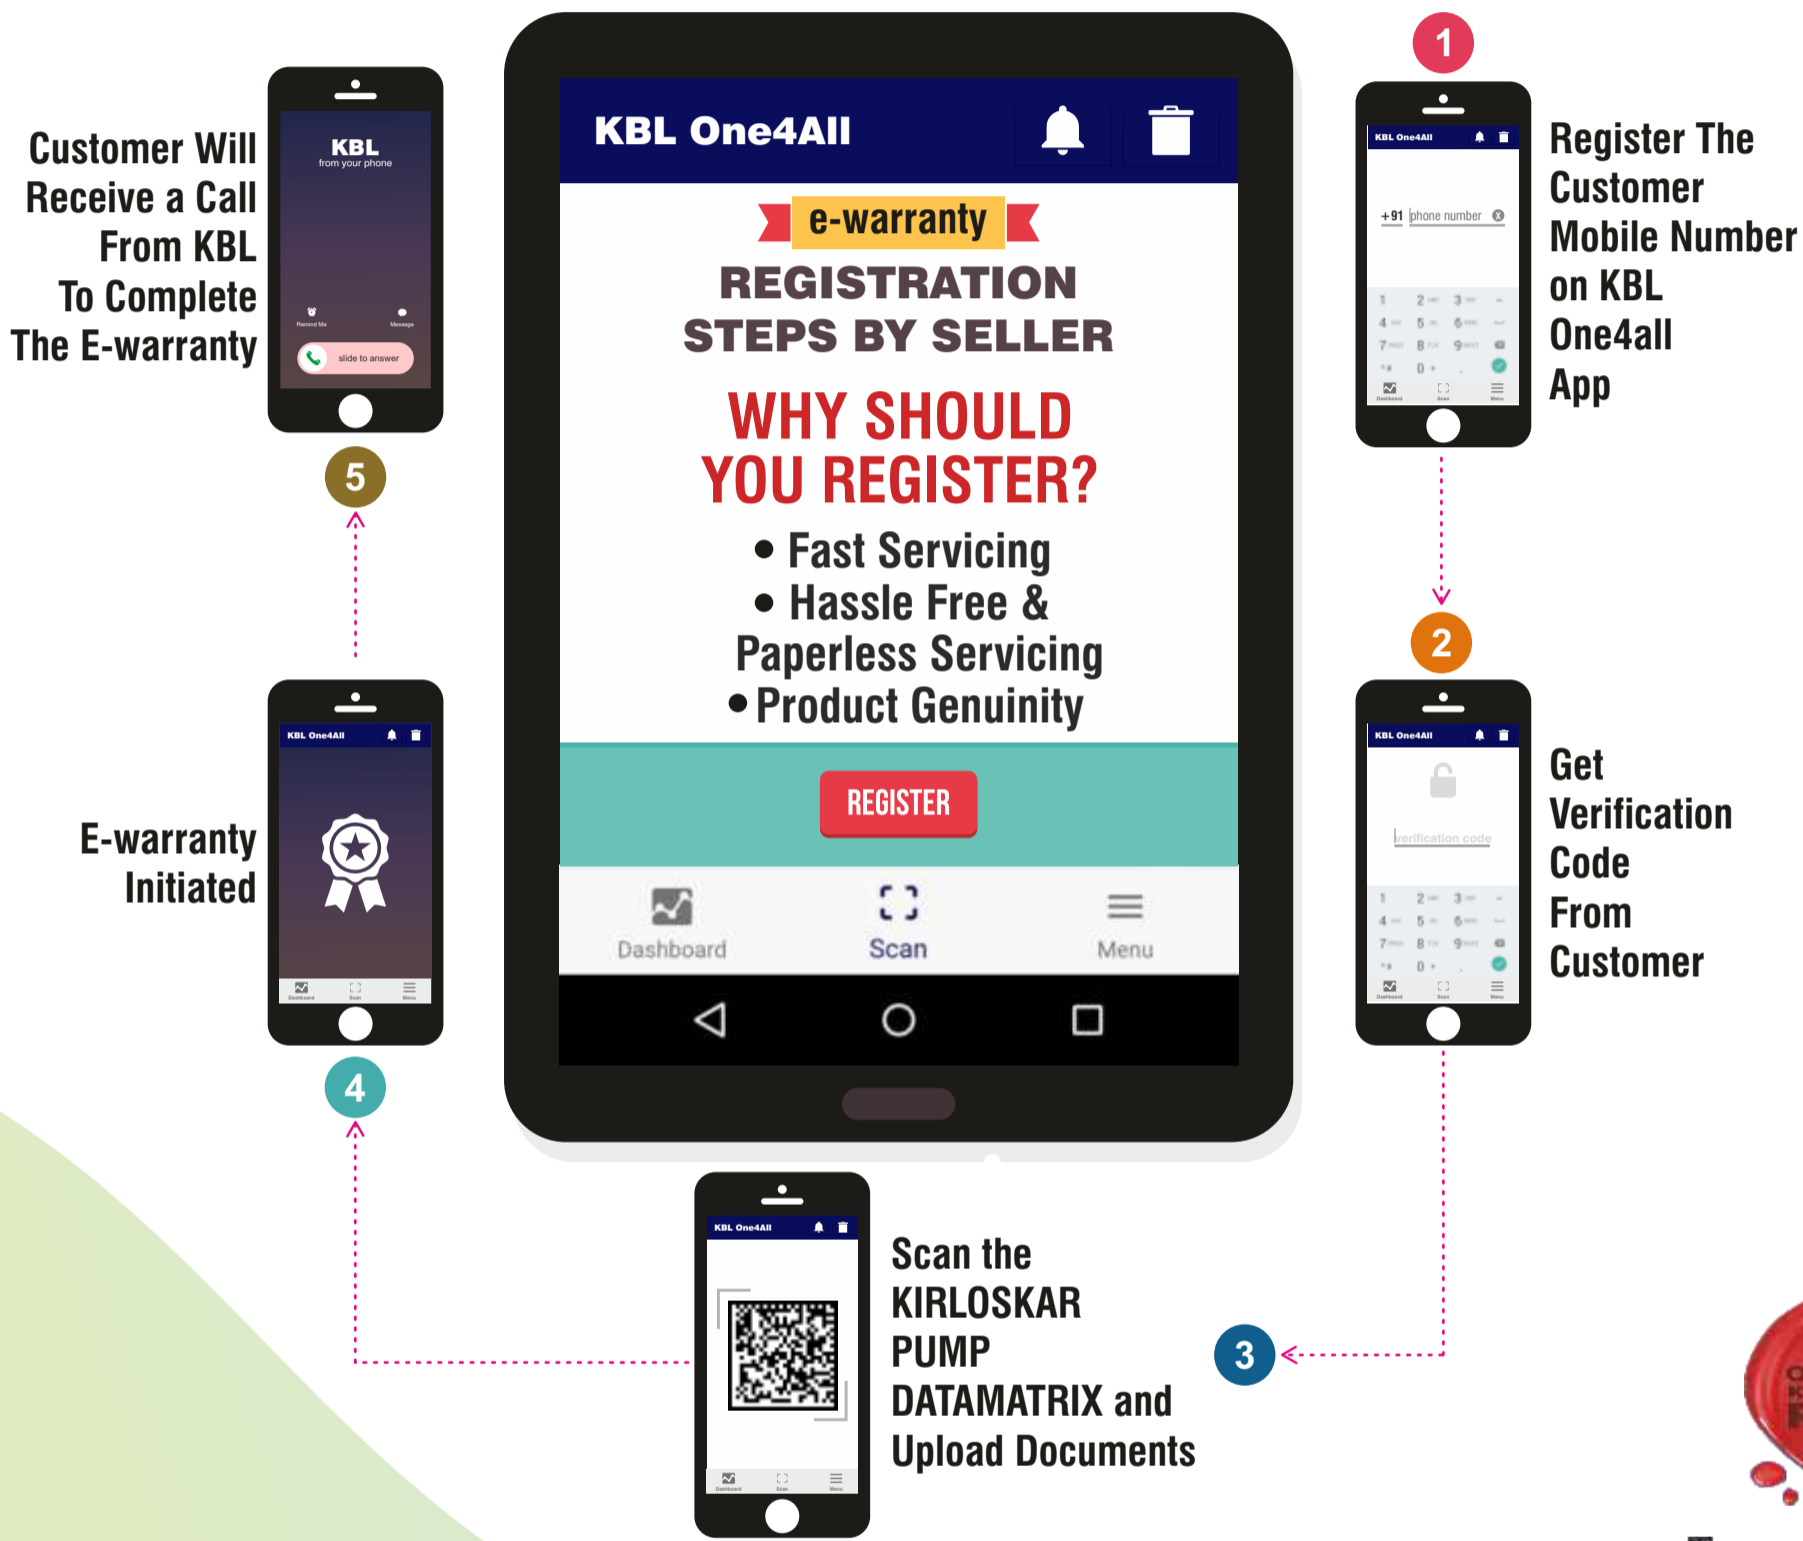

# REGISTER YOUR e-warranty WITH US!

Enriching Lives

**For Example**

	<p><b>Production Order : 26037178</b>  <b>Desc : KDS 212N LV 2.0 80X80 1P C II MS</b>  <b>Product Code : D11010209320</b>  <b>Serial No : A20BRL000001</b>          TO AVAIL WARRANTY ASK SUPPLIER TO SCAN THE DATAMATRIX</p>
	<p>For e-warranty registration scan the <b>DATAMATRIX</b> given below the MRP label in <b>KBL One4all Mobile app</b></p>